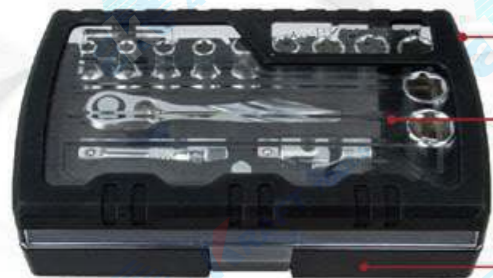

A-KRAFT Collection

The **CRYSTAL**

Line

Completely Transparent Lid

Tools are totally visible and easily fulfill users' needs when working in the job sites.

TPR MATERIAL

PC MATERIAL

ABS MATERIAL

Excellent Grade ABS Material

The properties of impact-resistance and toughness give the tools perfect protection.

Embossed Logo

STRONG DURABLE HINGE

50,000 Times Proof of Hinge Open & Close Test !!

The strong and durable hinge of the tool box survives 50,000-time Open & Close Test, due to its High Tensile Strength material. The hinge definitely survives frequent use with ease.